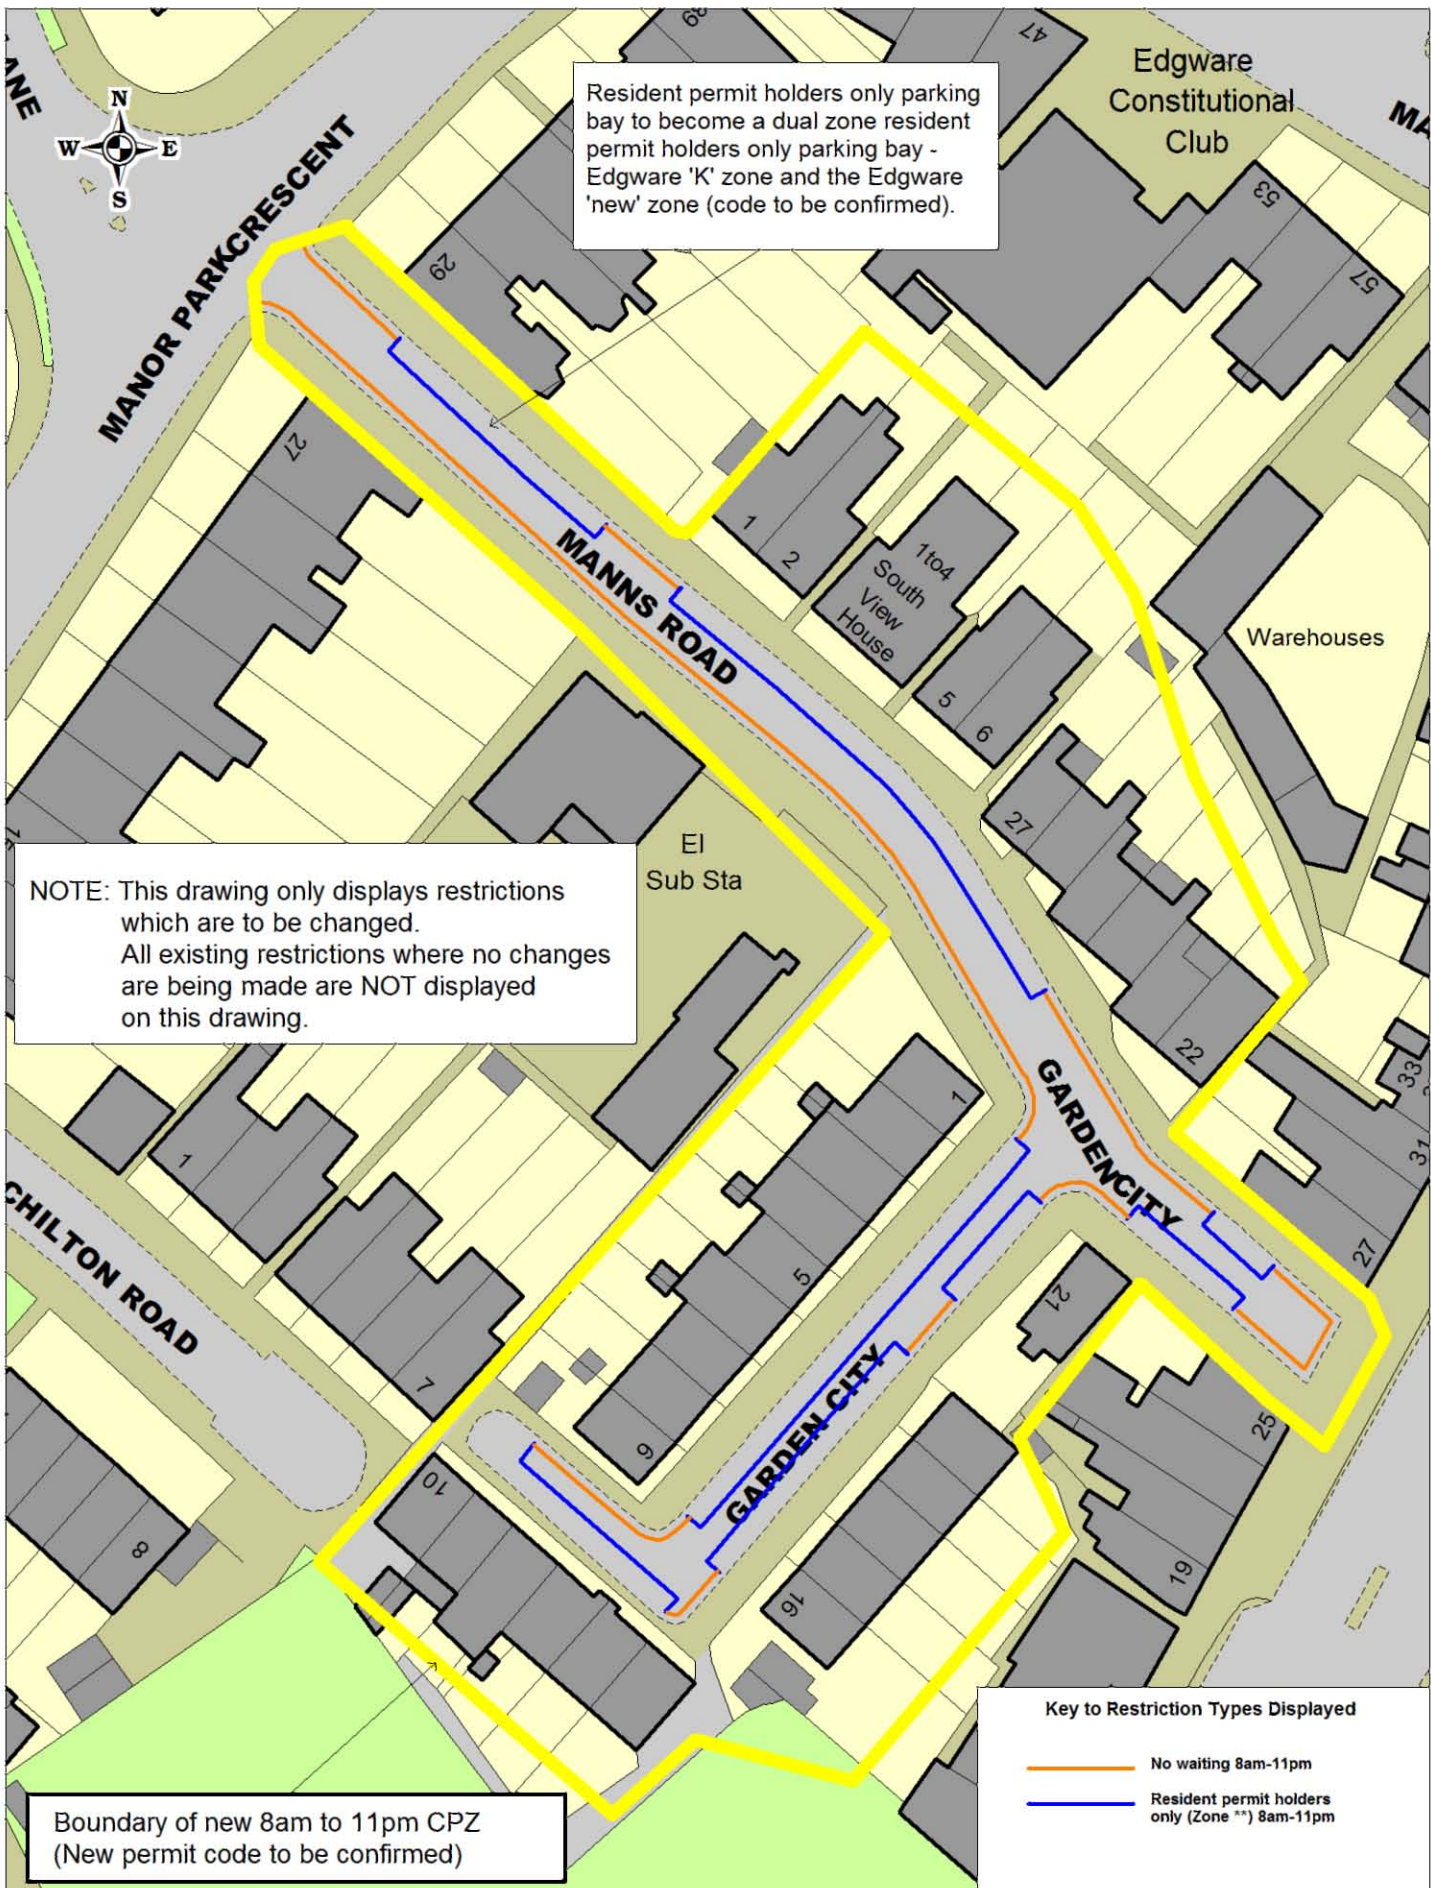

Resident permit holders only parking bay to become a dual zone resident permit holders only parking bay - Edgware 'K' zone and the Edgware 'new' zone (code to be confirmed).

NOTE: This drawing only displays restrictions which are to be changed. All existing restrictions where no changes are being made are NOT displayed on this drawing.

Boundary of new 8am to 11pm CPZ (New permit code to be confirmed)

Key to Restriction Types Displayed

	No waiting 8am-11pm
	Resident permit holders only (Zone K) 8am-11pm

Change to Edgware CPZ hours of operation and CPZ permit code in Manns Road and Garden City HA8

SCALE	1 : 639
DATE	11/07/2017
DRAWING No.	SCR152-01a
DRAWN BY	KG

© Crown copyright. All rights reserved
LB Barnet
Licence No. 2006